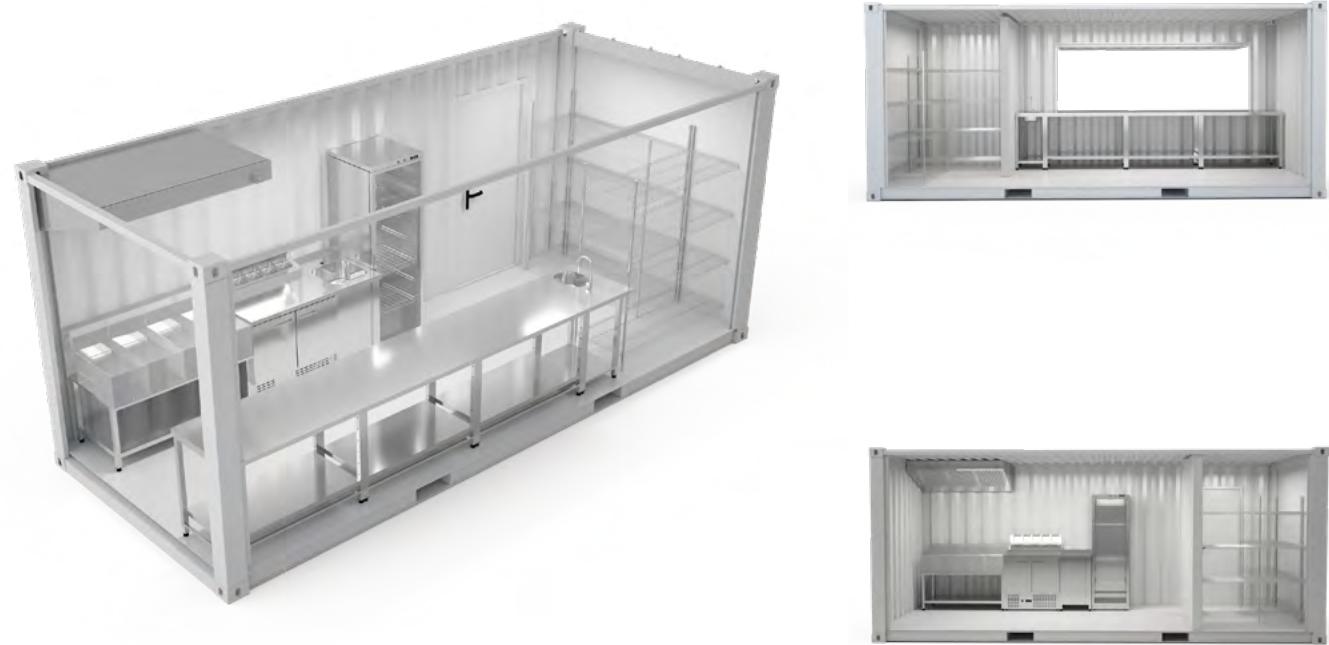

Name	Producer	Dimensions (mm)	Power (kW)	Voltage (V)	Quantity	Net price (EUR)	Net sum (EUR)
1 4-shelf storage rack	JG Gastro	1500x600x1800 h			2	450,00	900,00
2 Table with sink and shelf	JG Gastro	470x700x900 h			1	340,00	340,00
3 Battery	Invena				1	25,00	25,00
4 Siphon	Invena				1	15,00	15,00
5 A table with a movable shelf	JG Gastro	1290x700x900 h			3	350,00	1 050,00
6 Table lowered for devices	JG Gastro	1320x700x650 h			1	350,00	350,00
7 Device 1					1		0,00
8 Device 2					1		0,00
9 Device 3					1		0,00
10 Device 4					1		0,00
11 Shelf behind the devices leveling up to 70 cm	JG Gastro	1320x100			1	160,00	160,00
12 Hood with filters, lighting, fan, speed regulator	JG Gastro	1500x1000x500 h	0,1	230V	1	1 440,00	1 440,00
13 2-door refrigerated table with an extension	Arctic	900x700x990 h	0,1	230V	1	790,00	790,00
14 Cabinet with a 1-bowl sink	JG Gastro	500x700x900 h			1	450,00	450,00
15 Battery	Invena				1	25,00	25,00
16 Siphon	Invena				1	15,00	15,00
17 293 L glazed refrigerator for drinks	Arctic	600x515x1820 h	0,1	230V	1	1 130,00	1 130,00
18 Container with electrical installation, wall and the door	JG Gastro	6058x2438x2700 h			1	11 730,00	11 730,00
19 Installing	JG Gastro				1	1250	1 250,00
						Net sum	19 670,00