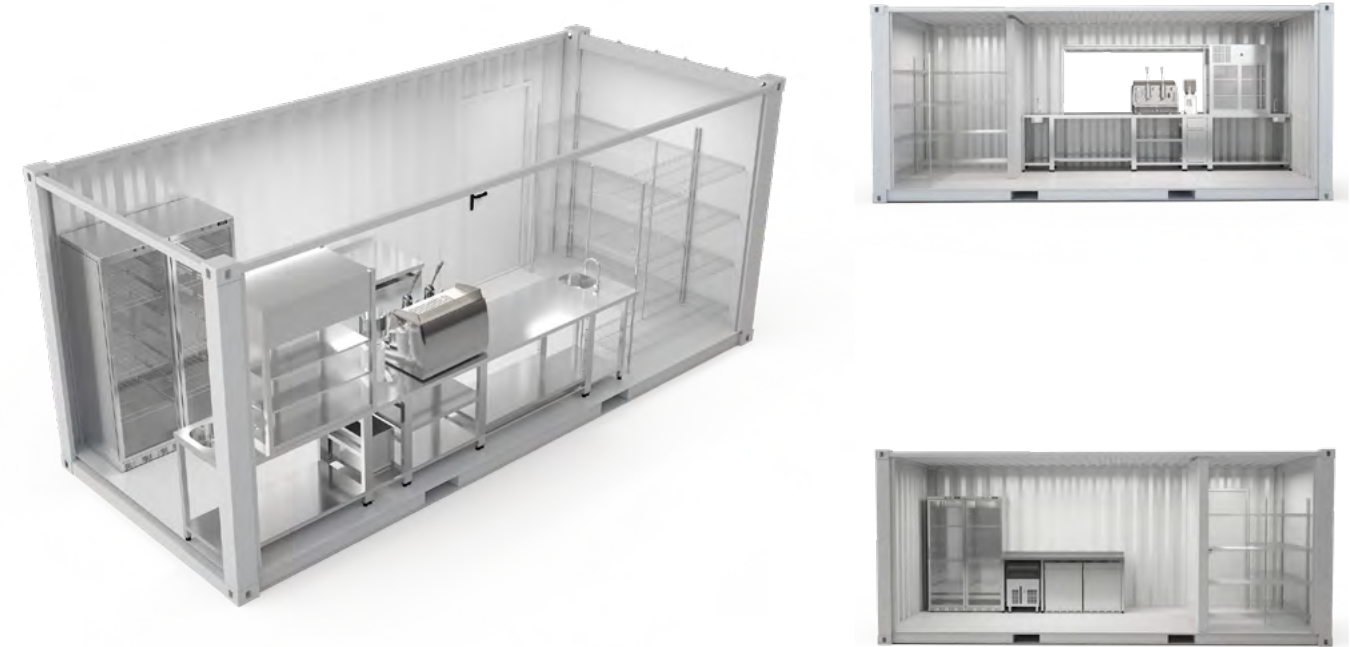

We present you 4 ready-made gastronomic concepts built on the basis of 6-meter sea containers.

They are ready, well thought out and optimized (in terms of work inside and the cost of purchase) tools for the implementation of large sales and bringing measurable profits.

Technical data

External dimension	6058x2438x2591 h
Internal dimension	5758x2352x2385 h
The height of the flap from the ground inside	900
Flap dimensions	3200x1000
Weight without accessories	2 000 kg
Maximum payload	28 480 kg

Name	Producer	Dimensions (mm)	Power (kW)	Voltage (V)	Quantity	Net price (EUR)	Net sum (EUR)
1 4-shelf storage rack	JG Gastro	1500x600x1800 h			2	450,00	900,00
2 Table with sink and shelf	JG Gastro	470x700x900 h			1	340,00	340,00
3 Battery	Invena				1	25,00	25,00
4 Siphon	Invena				1	15,00	15,00
5 A table with a movable shelf	JG Gastro	1290x700x900 h			1	350,00	350,00
6 Bathtub with speedrack and shelf	JG Gastro	800x700x900 h			1	1 650,00	1 650,00
7 A table with a 1-bowl sink, sprinkler, cutting board, insert and pull-out basket	JG Gastro	400x700x900 h			1	1 020,00	1 020,00
8 Battery	Invena				1	25,00	25,00
9 Siphon	Invena				1	15,00	15,00
10 A table with a movable shelf	JG Gastro	1290x700x900 h			1	340,00	340,00
11 293 L glazed refrigerator for drinks	Arctic	600x515x1820 h	0,1	230V	2	1 130,00	2 260,00
12 Strengthened table	JG Gastro	1945x700x900 h			1	240,00	240,00
13 Under-counter refrigerated cabinet	Arctic	600x623x838 h	0,1	230V	2	660,00	1 320,00
14 Icemaker AC86	Scotmann	531x600x825 h	0,5	230V	1	1 750,00	1 750,00
15 Container with electrical installation, wall and the door	JG Gastro	6058x2438x2700 h			1	11 730,00	11 730,00
16 Installing	JG Gastro				1	1 250,00	1 250,00
						Net sum	23 230,00