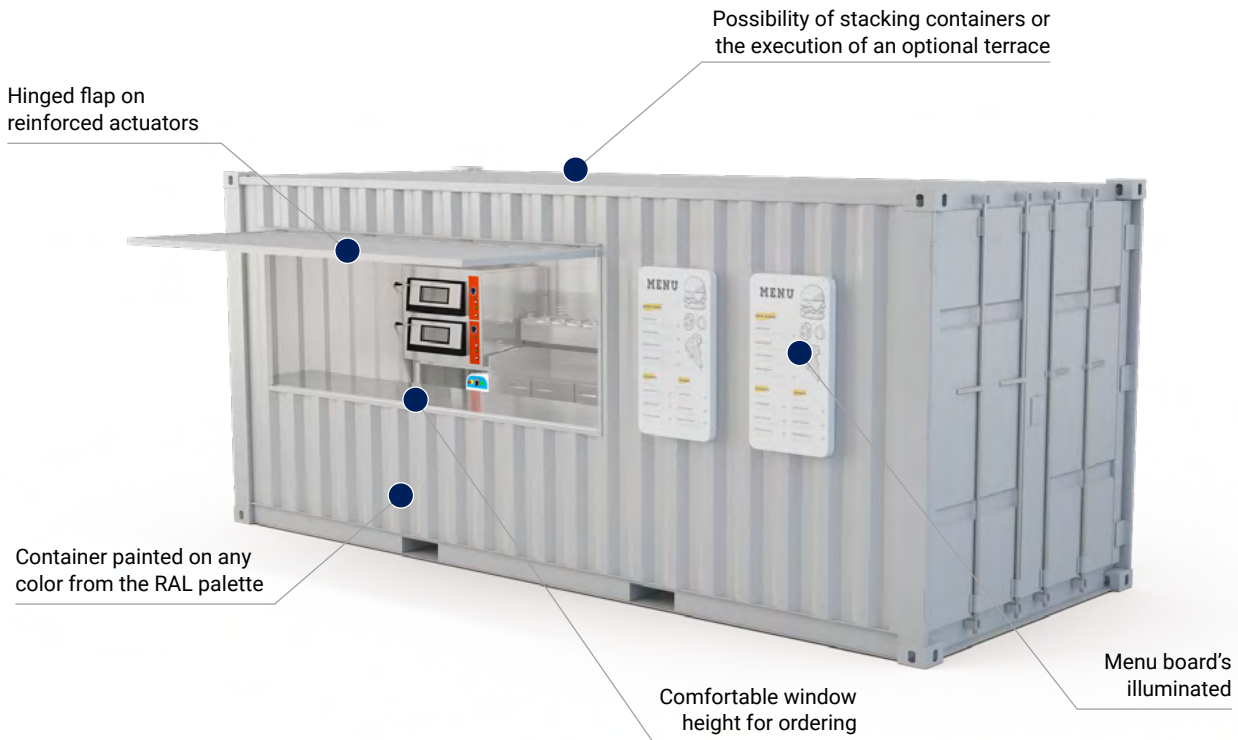

We present you 4 ready-made gastronomic concepts built on the basis of 6-meter sea containers.

They are ready, well thought out and optimized (in terms of work inside and the cost of purchase) tools for the implementation of large sales and bringing measurable profits.

Technical data

External dimension	6058x2438x2591 h
Internal dimension	5758x2352x2385 h
The height of the flap from the ground inside	900
Flap dimensions	3200x1000
Weight without accessories	2 000 kg
Maximum payload	28 480 kg

Name	Producer	Dimensions (mm)	Power (kW)	Voltage (V)	Quantity	Net price (EUR)	Net sum (EUR)
1 4-shelf storage rack	JG Gastro	1500x600x1800 h			2	450,00	900,00
2 Table with sink and shelf	JG Gastro	470x700x900 h			1	340,00	340,00
3 Battery	Invena				1	25,00	25,00
4 Siphon	Invena				1	15,00	15,00
5 A table with a movable shelf	JG Gastro	1290x700x900 h			3	350,00	1 050,00
6 Table lowered for devices	JG Gastro	1320x700x650 h			1	350,00	350,00
7 Device 1					1		0,00
8 Device 2					1		0,00
9 Device 3					1		0,00
10 Device 4					1		0,00
11 Shelf behind the devices leveling up to 70 cm	JG Gastro	1320x100			1	160,00	160,00
12 Hood with filters, lighting, fan, speed regulator	JG Gastro	1500x1000x500 h	0,1	230V	1	1 440,00	1 440,00
13 2-door refrigerated table with an extension	Arctic	900x700x990 h	0,1	230V	1	790,00	790,00
14 Cabinet with a 1-bowl sink	JG Gastro	500x700x900 h			1	450,00	450,00
15 Battery	Invena				1	25,00	25,00
16 Siphon	Invena				1	15,00	15,00
17 293 L glazed refrigerator for drinks	Arctic	600x515x1820 h	0,1	230V	1	1 130,00	1 130,00
18 Container with electrical installation, wall and the door	JG Gastro	6058x2438x2700 h			1	11 730,00	11 730,00
19 Installing	JG Gastro				1	1250	1 250,00
						Net sum	19 670,00