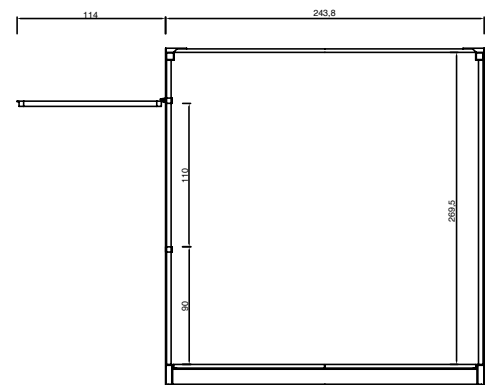

Technical data

External dimension	6058x2438x2591 h
Internal dimension	5758x2352x2385 h
The height of the flap from the ground inside	900
Flap dimensions	3200x1000
Weight without accessories	2 000 kg
Maximum payload	28 480 kg