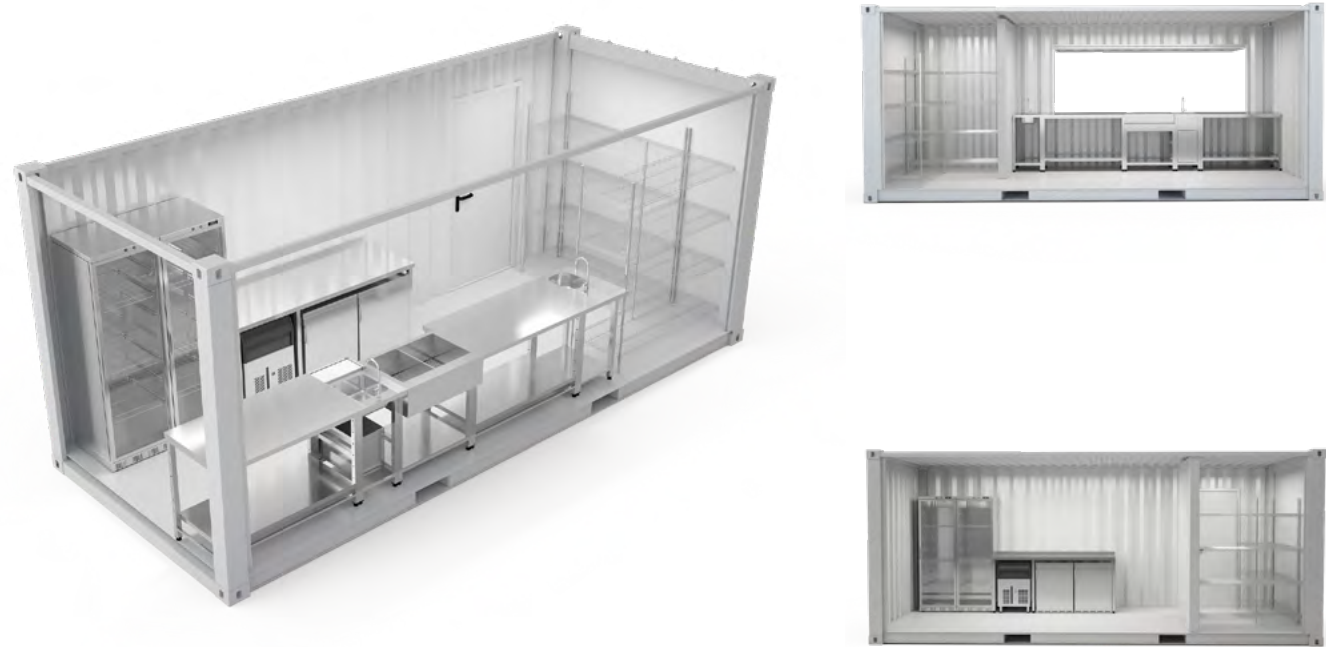

We present you 4 ready-made gastronomic concepts built on the basis of 6-meter sea containers.

They are ready, well thought out and optimized (in terms of work inside and the cost of purchase) tools for the implementation of large sales and bringing measurable profits.

Name	Producer	Dimensions (mm)	Power (kW)	Voltage (V)	Quantity	Net price (EUR)	Net sum (EUR)
1 4-shelf storage rack	JG Gastro	1500x600x1800 h			2	450,00	900,00
2 Table with sink and shelf	JG Gastro	470x700x900 h			1	340,00	340,00
3 Battery	Invena				1	25,00	25,00
4 Siphon	Invena				1	15,00	15,00
5 A table with a movable shelf	JG Gastro	1290x700x900 h			1	350,00	350,00
6 Bathtub with speedrack and shelf	JG Gastro	800x700x900 h			1	1 650,00	1 650,00
7 A table with a 1-bowl sink, sprinkler, cutting board, insert and pull-out basket	JG Gastro	400x700x900 h			1	1 020,00	1 020,00
8 Battery	Invena				1	25,00	25,00
9 Siphon	Invena				1	15,00	15,00
10 A table with a movable shelf	JG Gastro	1290x700x900 h			1	340,00	340,00
11 293 L glazed refrigerator for drinks	Arctic	600x515x1820 h	0,1	230V	2	1 130,00	2 260,00
12 Strengthened table	JG Gastro	1945x700x900 h			1	240,00	240,00
13 Under-counter refrigerated cabinet	Arctic	600x623x838 h	0,1	230V	2	660,00	1 320,00
14 Icemaker AC86	Scotmann	531x600x825 h	0,5	230V	1	1 750,00	1 750,00
15 Container with electrical installation, wall and the door	JG Gastro	6058x2438x2700 h			1	11 730,00	11 730,00
16 Installing	JG Gastro				1	1 250,00	1 250,00
						Net sum	23 230,00