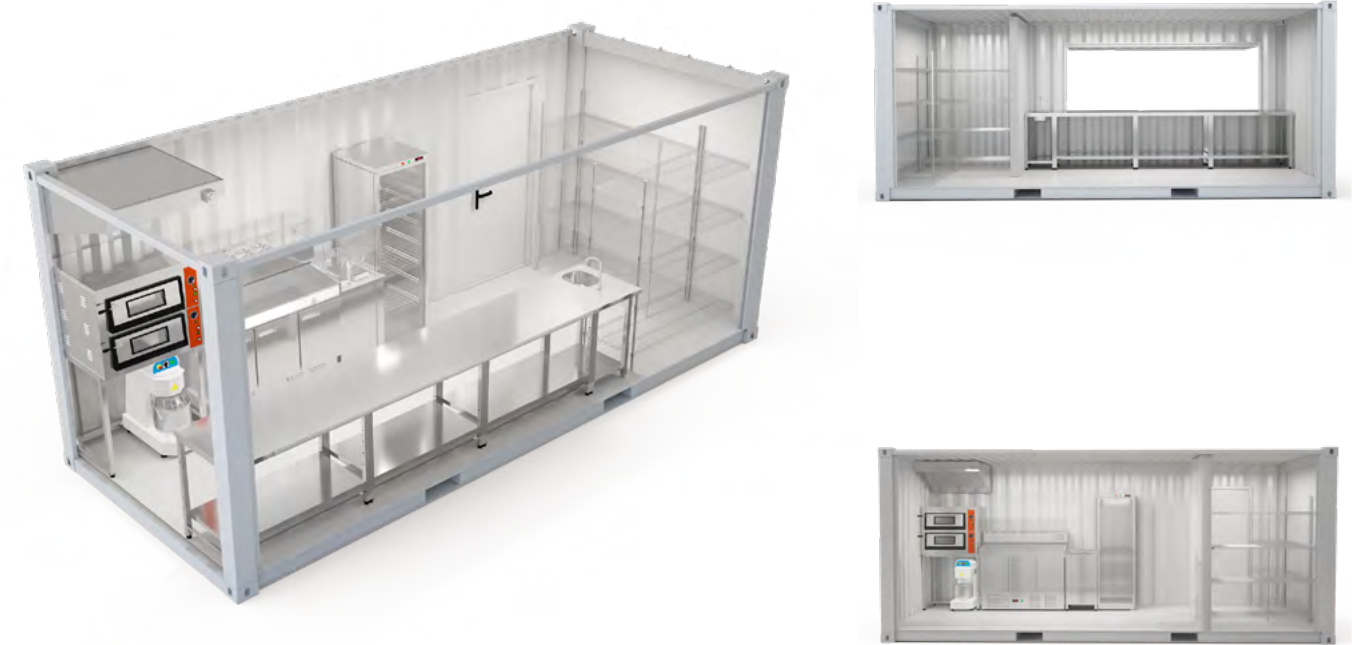

Name	Producer	Dimensions (mm)	Power (kW)	Voltage (V)	Quantity	Net price (EUR)	Net sum (EUR)
1 4-shelf storage rack	JG Gastro	1500x600x1800 h			2	450,00	900,00
2 Table with sink and shelf	JG Gastro	470x700x900 h			1	340,00	340,00
3 Battery	Invena				1	25,00	25,00
4 Siphon	Invena				1	15,00	15,00
5 A table with a movable shelf	JG Gastro	1290x700x900 h			3	350,00	1 050,00
6 Base for a pizza oven	JG Gastro	900x735x650 h			1	290,00	290,00
7 Two-chamber pizza oven	GGF	900x735x750 h	8,4	400V	1	2 400,00	2 400,00
8 Spiral mixer	GGF	445x340x640 h	0,5	230V	1	1 005,00	1 005,00
9 Hood with filters, lighting, fan, speed regulator	JG Gastro	1000x1000x500 h	0,1	230V	1	1 240,00	1 240,00
10 Pizza refrigerated table with a cooling extension	Stalgast	1400x700x1450 h	0,2	230V	1	2 430,00	2 430,00
11 Cabinet with a 1-bowl sink	JG Gastro	500x700x900 h			1	450,00	450,00
12 Battery	Invena				1	25,00	25,00
13 Siphon	Invena				1	15,00	15,00
14 293 L glazed refrigerator for drinks	Arctic	600x515x1820 h	0,1	230V	1	1 130,00	1 130,00
15 Container with electrical installation, wall and the door	JG Gastro	6058x2438x2700 h			1	11 730,00	11 730,00
16 Installing	JG Gastro				1	1 250,00	1 250,00
						Net sum	24 295,00