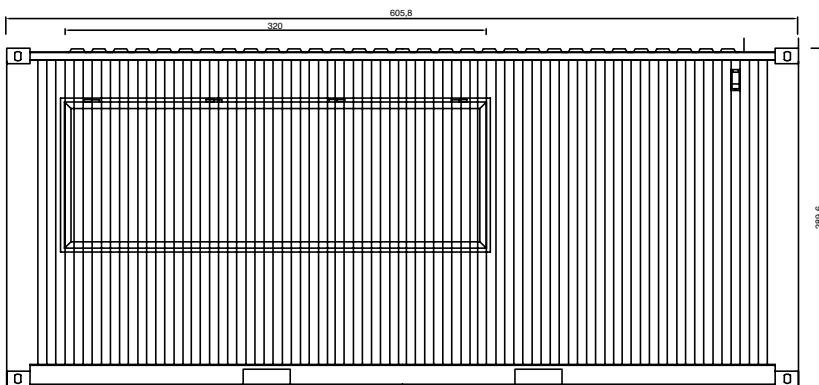

Technical data

External dimension	6058x2438x2591 h
Internal dimension	5758x2352x2385 h
The height of the flap from the ground inside	900
Flap dimensions	3200x1000
Weight without accessories	2 000 kg
Maximum payload	28 480 kg